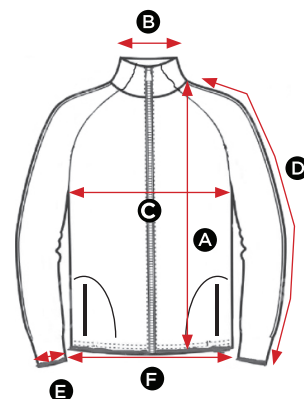

811.52

SGFleece Men's Full Zip Microfleece

MEASUREMENTS cm	S	M	L	XL	2XL	3XL	4XL	5XL
A Length	68	70	73	74	77	79	79	81
B Back neck opening	19.5	20	21	21.7	22.5	23.2	24	24.7
C Half chest	55	58	61	64	67	70	72	75
D Sleeve length	77	78	79	81	82	82	84	90
E Sleeve width opening	10,5	11	12	12,5	13	13,5	14	14,5
F Bottom hem opening	54	57	60	63	66	69	71	74

All measurements are within industry standard tolerances and are product dependent.

810.52

SGFleece-F Ladies' Full Zip Microfleece

MEASUREMENTS cm	XS	S	M	L	XL	2XL	3XL
A Length	63	65	67	69	71	73	75
B Back neck opening	17.5	18.5	19.5	20.5	21.5	22.5	23.5
C Half chest	47	50	53	56	59	62	65
D Sleeve length	64	65	66	67	68	69	73
E Sleeve width opening	10	10	11	12	13	13	14
F Bottom hem opening	48	51	54	57	60	63	66