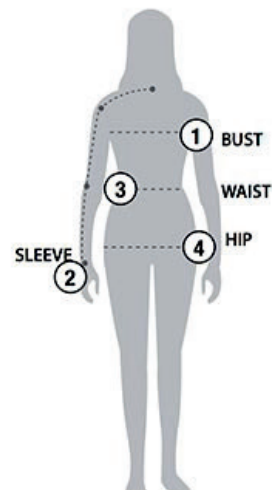

## BASED ON YOUR BODY MEASUREMENTS

### MEN'S SIZING

To select the best size for you, please follow these simple steps:

- ① **Most important measurement:**  
Take your Chest/Bust measurement from just under your arm at the fullest part of the chest
- ② Take your Sleeve length from the back base of the neck across the shoulder and around the elbow to your wrist
- ③ Take your Waist measurement at the narrowest point around your natural waistline.
- ④ Take your Hip measurement at the fullest part of your body below the waist

#### When measurements fall between two sizes:

The size selection should be based on fit preference: Select lower size for a closer to body fit or the larger size for a more relaxed fit. When in doubt, we strongly recommend ordering a size sample.

### WOMEN'S SIZING