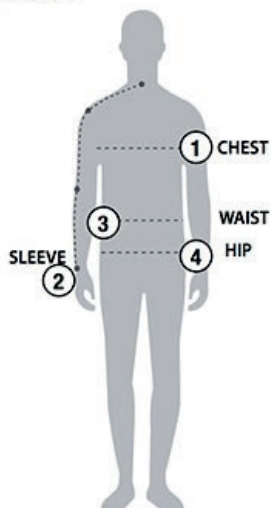

# STORMTECH SIZING CHART

## BASED ON YOUR BODY MEASUREMENTS

### MEN'S SIZING

To select the best size for you, please follow these simple steps:

- ① **Most important measurement:**  
Take your Chest/Bust measurement from just under your arm at the fullest part of the chest
- ② Take your Sleeve length from the back base of the neck across the shoulder and around the elbow to your wrist
- ③ Take your Waist measurement at the narrowest point around your natural waistline.
- ④ Take your Hip measurement at the fullest part of your body below the waist

### WOMEN'S SIZING CHART – YOUR BODY MEASUREMENTS

SIZE	XS	S	M	L	XL	2XL
<b>Bust</b> ①	29"-32" [73.5-81cm]	32"-35" [81-89cm]	35"-38" [89-96.5cm]	38"-41" [96.5-104cm]	41"-44" [104-112cm]	44"-47" [112-119cm]
<b>Sleeve Length</b> ②	30"-31" [76-79cm]	31"-32" [79-81.5cm]	32"-33" [81.5-84cm]	33"-33.5" [84-85cm]	33.5"-34" [85-86.5cm]	34"-34.5" [86.5-87.75cm]
<b>Waist</b> ③	22"-25" [56-63.5cm]	25"-28" [63.5-71cm]	28"-31" [71-79cm]	31"-34" [79-86cm]	34"-37" [86-94cm]	37"-40" [94-101.5cm]
<b>Hip</b> ④	31.5"-34.5" [80-87.5cm]	34.5"-37.5" [87.5-95cm]	37.5"-40.5" [95-103cm]	40.5"-43.5" [103-110.5cm]	43.5"-46.5" [110.5-118cm]	46.5"-49.5" [118-126cm]